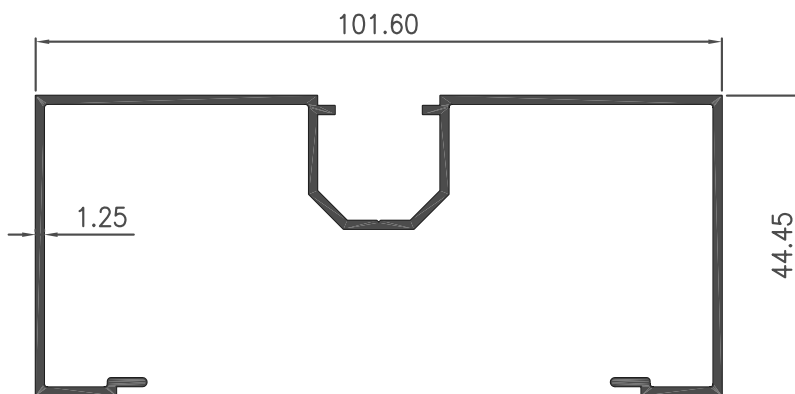

GROUP : 11.H

**Section No : 60558AT**

W = 0.805 KG/M

P = 492.51 MM

**Section No : 60559AT**

W = 0.875 KG/M

P = 547.98 MM

**Section No : 60560AT**

W = 0.384 KG/M

P = 244.24 MM

Section No : 0554AT

W = 0.306 KG/M

P = 195.08 MM

**Section No : 0558TB**

W = 0.794 KG/M

P = 459.69 MM

**Section No : 0559TB**

W = 0.873 KG/M

P = 515.13 MM

**Section No : 0560TB**

W = 0.749 KG/M

P = 442.11 MM

Section No : 60558TB

W = 0.861 KG/M

P = 492.51 MM

Section No : 60559TB

W = 0.940 KG/M

P = 546.56 MM

Section No : 60560TB

W = 0.834 KG/M

P = 474.46 MM

SHOP FRONT 4" X 1.3/4" X 1.25 MM