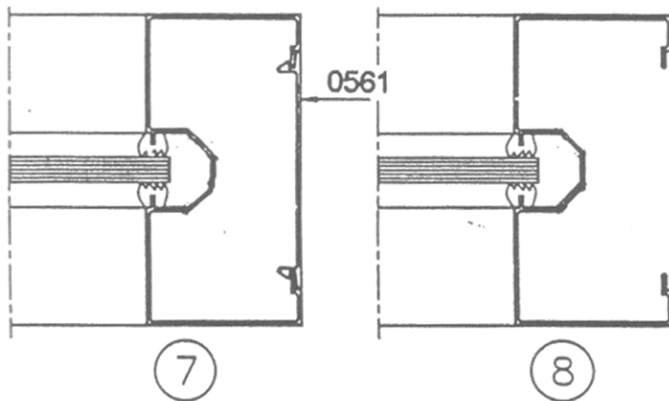

ASSEMBLY DETAIL : SHOP FRONT 4 INCH

**Section No : 0558TP**

W = 0.588 KG/M

P = 462.21 MM

**Section No : 0559TP**

W = 0.633 KG/M

P = 517.77 MM

**Section No : 0560TP**

W = 0.543 KG/M

P = 444.51 MM

SHOP FRONT 4" X 1.3/4" X 0.90 MM

GROUP : 11.B

Section No : 60558TP

W = 0.662 KG/M

P = 495.36 MM

Section No : 60559TP

W = 0.706 KG/M

P = 550.92 MM

Section No : 60560TP

W = 0.635 KG/M

P = 478.50 MM

SHOP FRONT 4" X 1.3/4" X 0.90 MM

GROUP : 11.C

Section No : 0561TP

W = 0.222 KG/M

P = 171.26 MM

Section No : 0562TP

W = 0.308 KG/M

P = 244.34 MM

Section No : 0554A

W = 0.248 KG/M

P = 196.80 MM