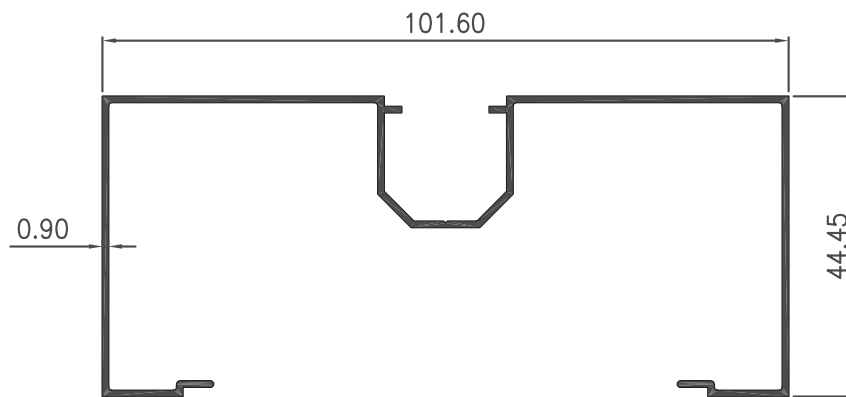

ASSEMBLY DETAIL : SHOP FRONT 4 INCH

**Section No : 0558TP**

W = 0.588 KG/M

P = 462.21 MM

**Section No : 0559TP**

W = 0.633 KG/M

P = 517.77 MM

**Section No : 0560TP**

W = 0.543 KG/M

P = 444.51 MM

SHOP FRONT 4" X 1.3/4" X 0.90 MM

GROUP : 11.B

Section No : 60558TP

W = 0.662 KG/M

P = 495.36 MM

Section No : 60559TP

W = 0.706 KG/M

P = 550.92 MM

Section No : 60560TP

W = 0.635 KG/M

P = 478.50 MM

SHOP FRONT 4" X 1.3/4" X 0.90 MM

GROUP : 11.C

Section No : 0561TP

W = 0.222 KG/M

P = 171.26 MM

Section No : 0562TP

W = 0.308 KG/M

P = 244.34 MM

Section No : 0554A

W = 0.248 KG/M

P = 196.80 MM