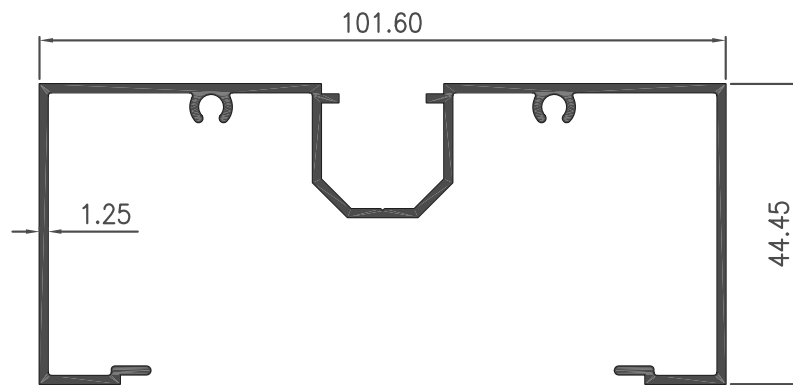

W = 0.384 KG/M

P = 244.24 MM

Section No : 0554AT

W = 0.306 KG/M

P = 195.08 MM

**Section No : 0558TB**

W = 0.794 KG/M

P = 459.69 MM

**Section No : 0559TB**

W = 0.873 KG/M

P = 515.13 MM

**Section No : 0560TB**

W = 0.749 KG/M

P = 442.11 MM

Section No : 60558TB

W = 0.861 KG/M

P = 492.51 MM

Section No : 60559TB

W = 0.940 KG/M

P = 546.56 MM

Section No : 60560TB

W = 0.834 KG/M

P = 474.46 MM

SHOP FRONT 4" X 1.3/4" X 1.25 MM

GROUP : 11.L

**Section No : 105.96**

W = 0.287 KG/M  
P = 170.96 MM

**Section No : 0562TB**

W = 0.411 KG/M  
P = 243.98 MM

**Section No : 0554TB**

W = 0.329 KG/M  
P = 194.40 MM