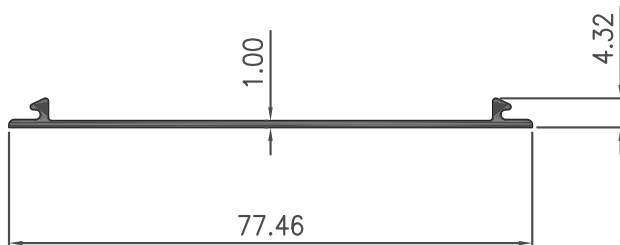

**Section No : 0558**

W = 0.647 KG/M

P = 461.49 MM

**Section No : 0559**

W = 0.702 KG/M

P = 517.01 MM

**Section No : 0560**

W = 0.602 KG/M

P = 550.16 MM

Section No : 60560

W = 0.694 KG/M

P = 477.81 MM

SHOP FRONT 4" X 1.3/4" X 1.00 MM

GROUP : 11.F

**Section No : 0561**

W = 0.243 KG/M

P = 171.46 MM

**Section No : 0562**

W = 0.342 KG/M

P = 244.65 MM

**Section No : 0554**

W = 0.271 KG/M

P = 196.11 MM

SHOP FRONT 4" X 1.3/4" X 1.15 MM

GROUP : 11.G

**Section No : 0558AT**

W = 0.735 KG/M  
P = 460.41 MM

**Section No : 0559AT**

W = 0.805 KG/M  
P = 515.88 MM

**Section No : 0560AT**

W = 0.690 KG/M  
P = 442.8 MM

SHOP FRONT 4" X 1.3/4" X 1.15 MM