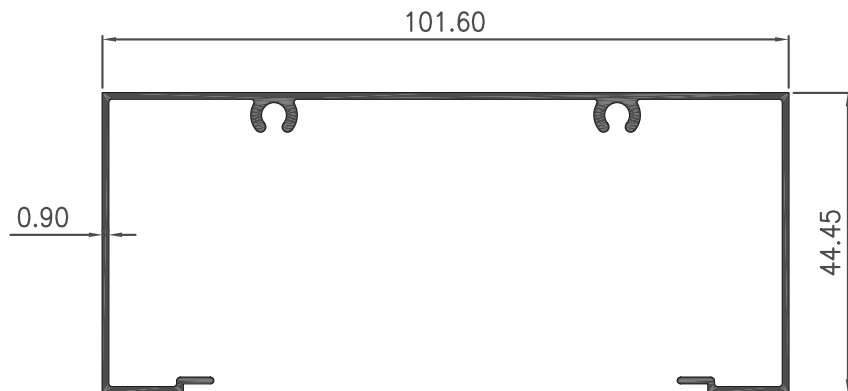

ASSEMBLY DETAIL : SHOP FRONT 4 INCH

**Section No : 0558TP**

W = 0.588 KG/M

P = 462.21 MM

**Section No : 0559TP**

W = 0.633 KG/M

P = 517.77 MM

**Section No : 0560TP**

W = 0.543 KG/M

P = 444.51 MM

SHOP FRONT 4" X 1.3/4" X 0.90 MM

GROUP : 11.B

Section No : 60558TP

W = 0.662 KG/M

P = 495.36 MM

Section No : 60559TP

W = 0.706 KG/M

P = 550.92 MM

Section No : 60560TP

W = 0.635 KG/M

P = 478.50 MM

SHOP FRONT 4" X 1.3/4" X 0.90 MM

GROUP : 11.C

Section No : 0561TP

W = 0.222 KG/M

P = 171.26 MM

Section No : 0562TP

W = 0.308 KG/M

P = 244.34 MM

Section No : 0554A

W = 0.248 KG/M

P = 196.80 MM