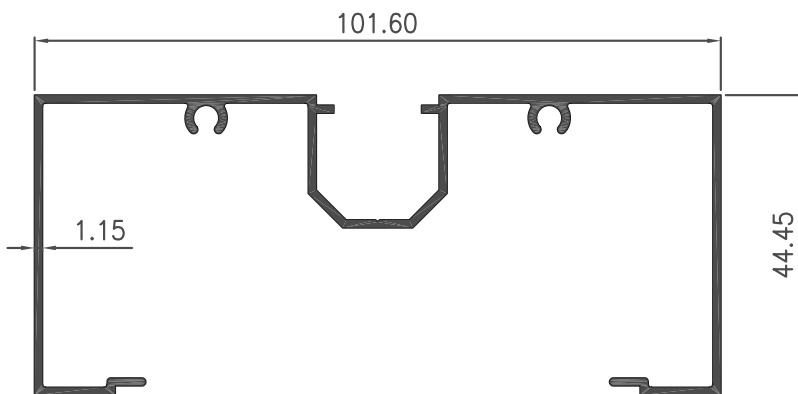

P = 171.46 MM

**Section No : 0562**

W = 0.342 KG/M

P = 244.65 MM

**Section No : 0554**

W = 0.271 KG/M

P = 196.11 MM

SHOP FRONT 4" X 1.3/4" X 1.15 MM

GROUP : 11.G

**Section No : 0558AT**

W = 0.735 KG/M  
P = 460.41 MM

**Section No : 0559AT**

W = 0.805 KG/M  
P = 515.88 MM

**Section No : 0560AT**

W = 0.690 KG/M  
P = 442.8 MM

SHOP FRONT 4" X 1.3/4" X 1.15 MM

GROUP : 11.H

**Section No : 60558AT**

W = 0.805 KG/M

P = 492.51 MM

**Section No : 60559AT**

W = 0.875 KG/M

P = 547.98 MM

**Section No : 60560AT**

W = 0.384 KG/M

P = 244.24 MM

Section No : 0554AT

W = 0.306 KG/M

P = 195.08 MM

**Section No : 0558TB**

W = 0.794 KG/M

P = 459.69 MM