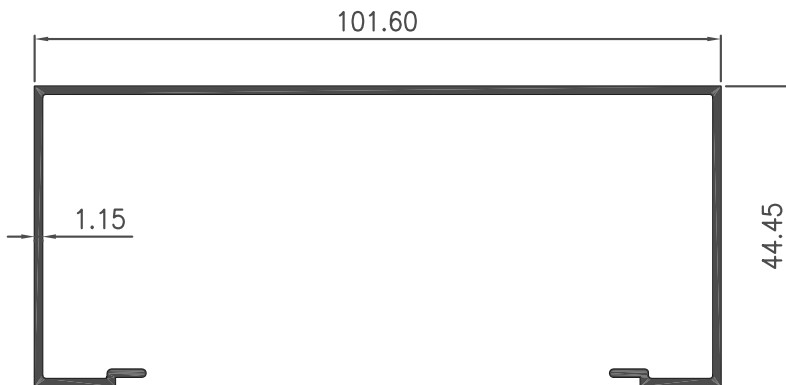

P = 171.46 MM

**Section No : 0562**

W = 0.342 KG/M

P = 244.65 MM

**Section No : 0554**

W = 0.271 KG/M

P = 196.11 MM

SHOP FRONT 4" X 1.3/4" X 1.15 MM

GROUP : 11.G

**Section No : 0558AT**

W = 0.735 KG/M  
P = 460.41 MM

**Section No : 0559AT**

W = 0.805 KG/M  
P = 515.88 MM

**Section No : 0560AT**

W = 0.690 KG/M  
P = 442.8 MM

SHOP FRONT 4" X 1.3/4" X 1.15 MM

GROUP : 11.H

**Section No : 60558AT**

W = 0.805 KG/M

P = 492.51 MM

**Section No : 60559AT**

W = 0.875 KG/M

P = 547.98 MM

**Section No : 60560AT**

W = 0.384 KG/M

P = 244.24 MM

Section No : 0554AT

W = 0.306 KG/M

P = 195.08 MM

**Section No : 0558TB**

W = 0.794 KG/M

P = 459.69 MM