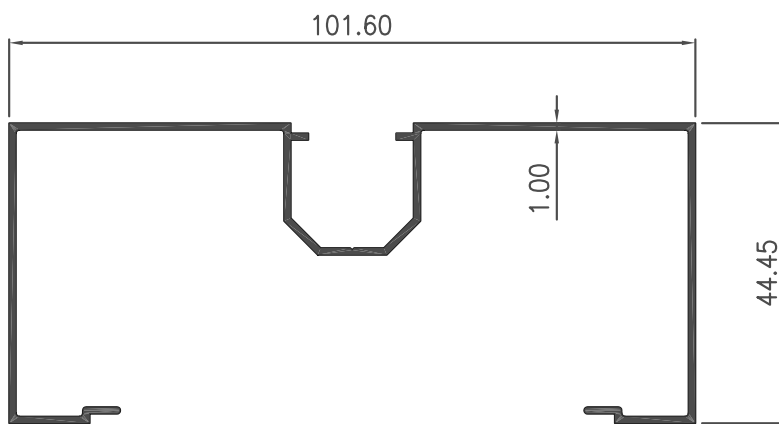

W = 0.706 KG/M

P = 550.92 MM

Section No : 60560TP

W = 0.635 KG/M

P = 478.50 MM

SHOP FRONT 4" X 1.3/4" X 0.90 MM

GROUP : 11.C

Section No : 0561TP

W = 0.222 KG/M

P = 171.26 MM

Section No : 0562TP

W = 0.308 KG/M

P = 244.34 MM

Section No : 0554A

W = 0.248 KG/M

P = 196.80 MM

**Section No : 0558**

W = 0.647 KG/M

P = 461.49 MM

**Section No : 0559**

W = 0.702 KG/M

P = 517.01 MM

**Section No : 0560**

W = 0.602 KG/M

**Section No : 0559TB**

W = 0.873 KG/M

P = 515.13 MM

**Section No : 0560TB**

W = 0.749 KG/M

P = 442.11 MM

Section No : 60558TB

W = 0.861 KG/M