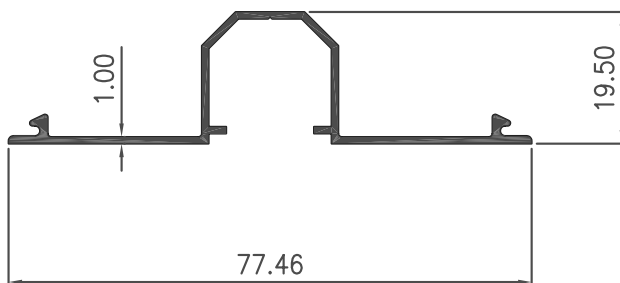

**Section No : 0558**

W = 0.647 KG/M

P = 461.49 MM

**Section No : 0559**

W = 0.702 KG/M

P = 517.01 MM

**Section No : 0560**

W = 0.602 KG/M

P = 550.16 MM

Section No : 60560

W = 0.694 KG/M

P = 477.81 MM

SHOP FRONT 4" X 1.3/4" X 1.00 MM

GROUP : 11.F

**Section No : 0561**

W = 0.243 KG/M

P = 171.46 MM

**Section No : 0562**

W = 0.342 KG/M

P = 244.65 MM

**Section No : 0554**

W = 0.271 KG/M

P = 196.11 MM

SHOP FRONT 4" X 1.3/4" X 1.15 MM

GROUP : 11.G

**Section No : 0558AT**

W = 0.735 KG/M  
P = 460.41 MM

**Section No : 0559AT**

W = 0.805 KG/M  
P = 515.88 MM

**Section No : 0560AT**

W = 0.690 KG/M  
P = 442.8 MM

SHOP FRONT 4" X 1.3/4" X 1.15 MM