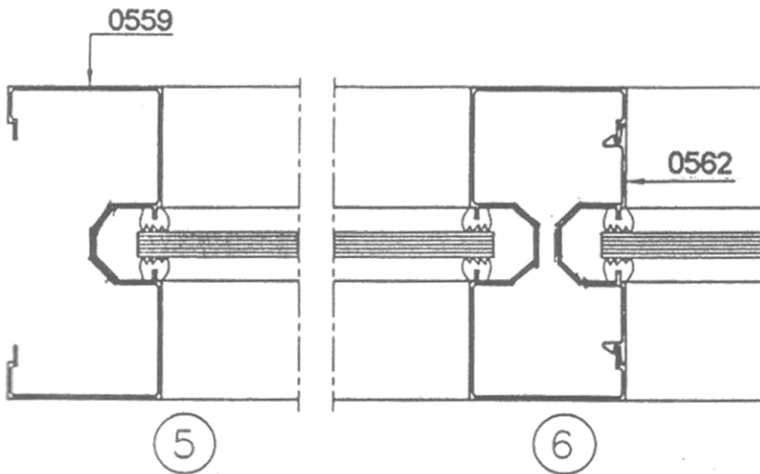

ASSEMBLY DETAIL : SHOP FRONT 4 INCH

**Section No : 0558TP**

W = 0.588 KG/M

P = 462.21 MM

**Section No : 0559TP**

W = 0.633 KG/M

P = 517.77 MM

**Section No : 0560TP**

W = 0.543 KG/M

P = 444.51 MM

SHOP FRONT 4" X 1.3/4" X 0.90 MM

GROUP : 11.B

Section No : 60558TP

W = 0.662 KG/M

P = 495.36 MM

Section No : 60559TP

W = 0.706 KG/M

P = 550.92 MM

Section No : 60560TP

W = 0.635 KG/M

P = 478.50 MM

SHOP FRONT 4" X 1.3/4" X 0.90 MM

GROUP : 11.C

Section No : 0561TP

W = 0.222 KG/M

P = 171.26 MM

Section No : 0562TP

W = 0.308 KG/M

P = 244.34 MM

Section No : 0554A

W = 0.248 KG/M

P = 196.80 MM