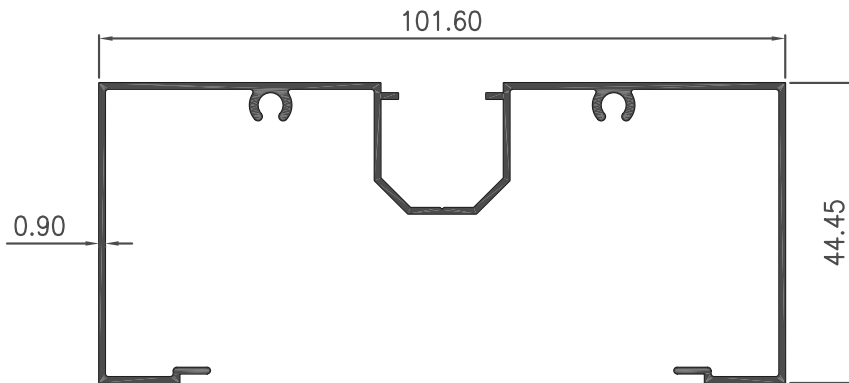

ASSEMBLY DETAIL : SHOP FRONT 4 INCH

**Section No : 0558TP**

W = 0.588 KG/M

P = 462.21 MM

**Section No : 0559TP**

W = 0.633 KG/M

P = 517.77 MM

**Section No : 0560TP**

W = 0.543 KG/M

P = 444.51 MM

SHOP FRONT 4" X 1.3/4" X 0.90 MM

GROUP : 11.B

Section No : 60558TP

W = 0.662 KG/M

P = 495.36 MM

Section No : 60559TP

W = 0.706 KG/M

P = 550.92 MM

Section No : 60560TP

W = 0.635 KG/M

P = 478.50 MM

SHOP FRONT 4" X 1.3/4" X 0.90 MM

GROUP : 11.C

Section No : 0561TP

W = 0.222 KG/M

P = 171.26 MM

Section No : 0562TP

W = 0.308 KG/M

P = 244.34 MM

Section No : 0554A

W = 0.248 KG/M

P = 196.80 MM