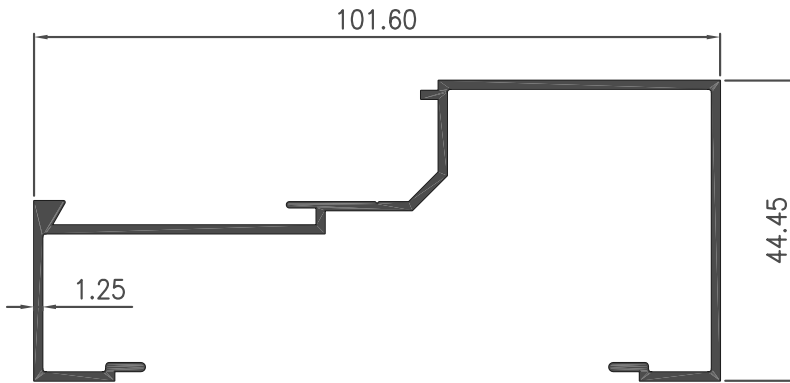

W = 0.778 KG/M

P = 475.79 MM

SHOP FRONT 4" X 1.3/4" X 1.15 MM

GROUP : 11.I

Section No : 0561AT

W = 0.269 KG/M

P = 171.16 MM

Section No : 0562AT

W = 0.384 KG/M

P = 244.24 MM

Section No : 0554AT

W = 0.306 KG/M

P = 195.08 MM

**Section No : 0558TB**

W = 0.794 KG/M

P = 459.69 MM

**Section No : 0559TB**

W = 0.873 KG/M

P = 515.13 MM

**Section No : 0560TB**

W = 0.749 KG/M

P = 442.11 MM

Section No : 60558TB

W = 0.861 KG/M

P = 492.51 MM

Section No : 60559TB

W = 0.940 KG/M

P = 546.56 MM

Section No : 60560TB

W = 0.834 KG/M

P = 474.46 MM

SHOP FRONT 4" X 1.3/4" X 1.25 MM