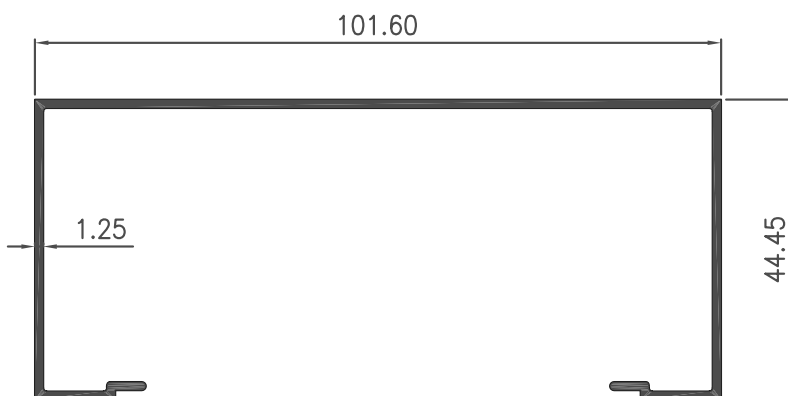

W = 0.778 KG/M

P = 475.79 MM

SHOP FRONT 4" X 1.3/4" X 1.15 MM

GROUP : 11.I

Section No : 0561AT

W = 0.269 KG/M

P = 171.16 MM

Section No : 0562AT

W = 0.384 KG/M

P = 244.24 MM

Section No : 0554AT

W = 0.306 KG/M

P = 195.08 MM

**Section No : 0558TB**

W = 0.794 KG/M

P = 459.69 MM

**Section No : 0559TB**

W = 0.873 KG/M

P = 515.13 MM

**Section No : 0560TB**

W = 0.749 KG/M

P = 442.11 MM

Section No : 60558TB

W = 0.861 KG/M

P = 492.51 MM

Section No : 60559TB

W = 0.940 KG/M

P = 546.56 MM

Section No : 60560TB

W = 0.834 KG/M

P = 474.46 MM

SHOP FRONT 4" X 1.3/4" X 1.25 MM