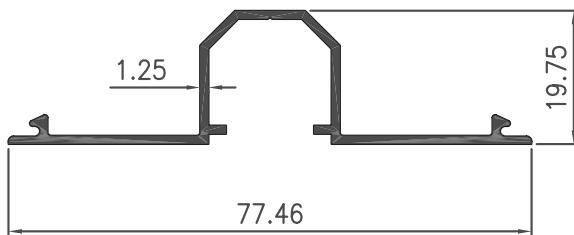

W = 0.384 KG/M

P = 244.24 MM

Section No : 0554AT

W = 0.306 KG/M

P = 195.08 MM

**Section No : 0558TB**

W = 0.794 KG/M

P = 459.69 MM

**Section No : 0559TB**

W = 0.873 KG/M

P = 515.13 MM

**Section No : 0560TB**

W = 0.749 KG/M

P = 442.11 MM

Section No : 60558TB

W = 0.861 KG/M

P = 492.51 MM

Section No : 60559TB

W = 0.940 KG/M

P = 546.56 MM

Section No : 60560TB

W = 0.834 KG/M

P = 474.46 MM

SHOP FRONT 4" X 1.3/4" X 1.25 MM

GROUP : 11.L

**Section No : 105.96**

W = 0.287 KG/M  
P = 170.96 MM

**Section No : 0562TB**

W = 0.411 KG/M  
P = 243.98 MM

**Section No : 0554TB**

W = 0.329 KG/M  
P = 194.40 MM