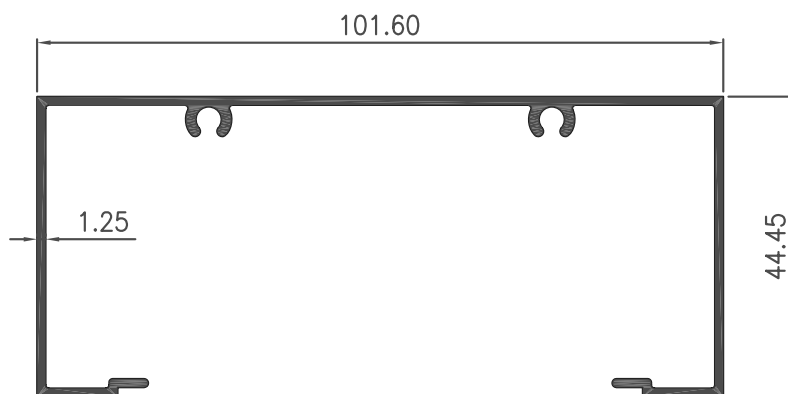

W = 0.384 KG/M

P = 244.24 MM

Section No : 0554AT

W = 0.306 KG/M

P = 195.08 MM

**Section No : 0558TB**

W = 0.794 KG/M

P = 459.69 MM

**Section No : 0559TB**

W = 0.873 KG/M

P = 515.13 MM

**Section No : 0560TB**

W = 0.749 KG/M

P = 442.11 MM

Section No : 60558TB

W = 0.861 KG/M

P = 492.51 MM

Section No : 60559TB

W = 0.940 KG/M

P = 546.56 MM

Section No : 60560TB

W = 0.834 KG/M

P = 474.46 MM

SHOP FRONT 4" X 1.3/4" X 1.25 MM

GROUP : 11.L

**Section No : 105.96**

W = 0.287 KG/M  
P = 170.96 MM

**Section No : 0562TB**

W = 0.411 KG/M  
P = 243.98 MM

**Section No : 0554TB**

W = 0.329 KG/M  
P = 194.40 MM