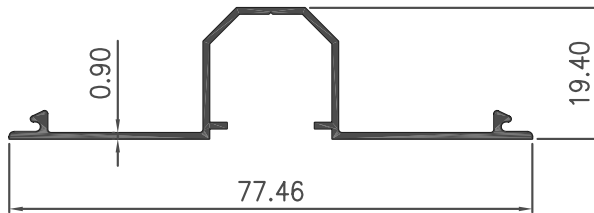

W = 0.543 KG/M

P = 444.51 MM

SHOP FRONT 4" X 1.3/4" X 0.90 MM

GROUP : 11.B

Section No : 60558TP

W = 0.662 KG/M

P = 495.36 MM

Section No : 60559TP

W = 0.706 KG/M

P = 550.92 MM

Section No : 60560TP

W = 0.635 KG/M

P = 478.50 MM

SHOP FRONT 4" X 1.3/4" X 0.90 MM

GROUP : 11.C

Section No : 0561TP

W = 0.222 KG/M

P = 171.26 MM

Section No : 0562TP

W = 0.308 KG/M

P = 244.34 MM

Section No : 0554A

W = 0.248 KG/M

P = 196.80 MM

**Section No : 0558**

W = 0.647 KG/M

P = 461.49 MM

**Section No : 0559**

W = 0.702 KG/M

P = 517.01 MM

**Section No : 0560**

W = 0.602 KG/M