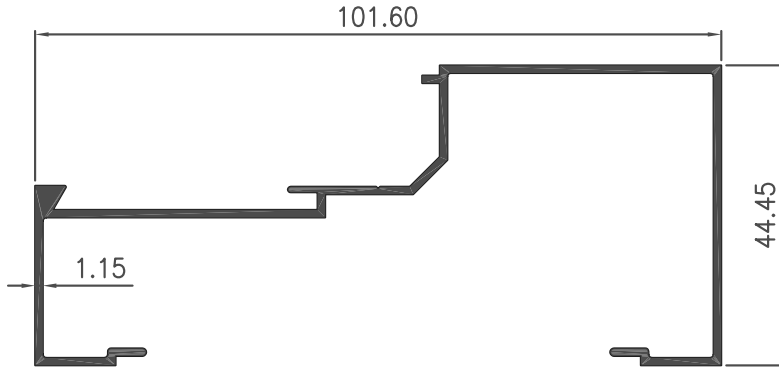

P = 171.46 MM

**Section No : 0562**

W = 0.342 KG/M

P = 244.65 MM

**Section No : 0554**

W = 0.271 KG/M

P = 196.11 MM

SHOP FRONT 4" X 1.3/4" X 1.15 MM

GROUP : 11.G

**Section No : 0558AT**

W = 0.735 KG/M  
P = 460.41 MM

**Section No : 0559AT**

W = 0.805 KG/M  
P = 515.88 MM

**Section No : 0560AT**

W = 0.690 KG/M  
P = 442.8 MM

SHOP FRONT 4" X 1.3/4" X 1.15 MM

W = 0.384 KG/M

P = 244.24 MM

Section No : 0554AT

W = 0.306 KG/M

P = 195.08 MM

**Section No : 0558TB**

W = 0.794 KG/M

P = 459.69 MM

**Section No : 0559TB**

W = 0.873 KG/M

P = 515.13 MM

**Section No : 0560TB**

W = 0.749 KG/M

P = 442.11 MM

Section No : 60558TB

W = 0.861 KG/M