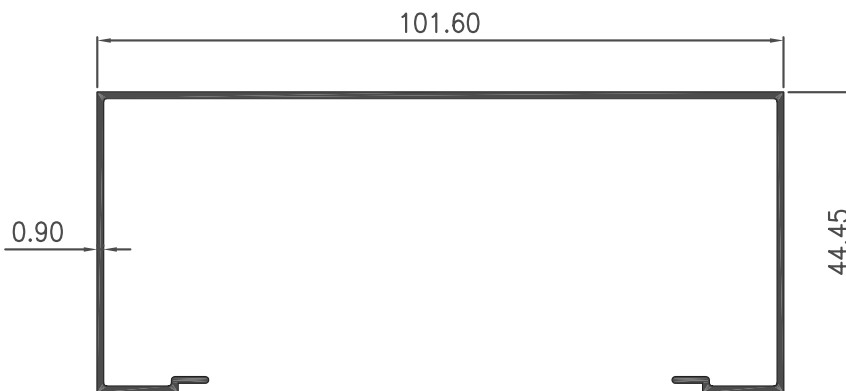

ASSEMBLY DETAIL : SHOP FRONT 4 INCH

**Section No : 0558TP**

W = 0.588 KG/M

P = 462.21 MM

**Section No : 0559TP**

W = 0.633 KG/M

P = 517.77 MM

**Section No : 0560TP**

W = 0.543 KG/M

P = 444.51 MM

SHOP FRONT 4" X 1.3/4" X 0.90 MM

GROUP : 11.B

Section No : 60558TP

W = 0.662 KG/M

P = 495.36 MM

Section No : 60559TP

W = 0.706 KG/M

P = 550.92 MM

Section No : 60560TP

W = 0.635 KG/M

P = 478.50 MM

SHOP FRONT 4" X 1.3/4" X 0.90 MM

GROUP : 11.C

Section No : 0561TP

W = 0.222 KG/M

P = 171.26 MM

Section No : 0562TP

W = 0.308 KG/M

P = 244.34 MM

Section No : 0554A

W = 0.248 KG/M

P = 196.80 MM