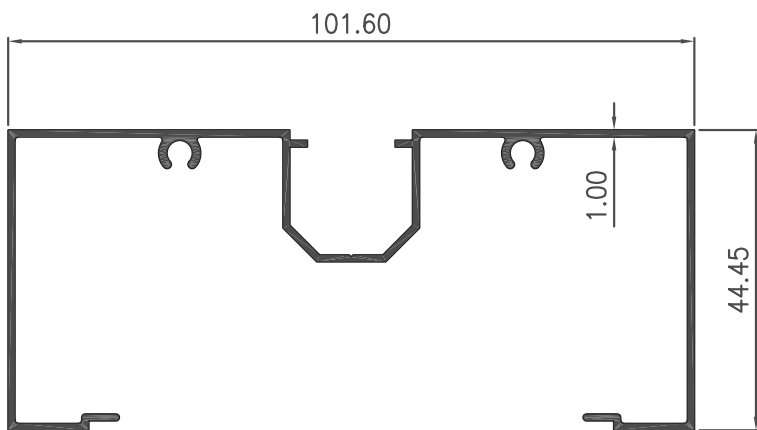

**Section No : 0558**

W = 0.647 KG/M

P = 461.49 MM

**Section No : 0559**

W = 0.702 KG/M

P = 517.01 MM

**Section No : 0560**

W = 0.602 KG/M

P = 443.82 MM

SHOP FRONT 4" X 1.3/4" X 1.00 MM

GROUP : 11.E

Section No : 60558

W = 0.721 KG/M

P = 494.63 MM

Section No : 60559

W = 0.775 KG/M

P = 171.46 MM

**Section No : 0562**

W = 0.342 KG/M

P = 244.65 MM

**Section No : 0554**

W = 0.271 KG/M

P = 196.11 MM

SHOP FRONT 4" X 1.3/4" X 1.15 MM

W = 0.384 KG/M

P = 244.24 MM

Section No : 0554AT

W = 0.306 KG/M

P = 195.08 MM

**Section No : 0558TB**

W = 0.794 KG/M

P = 459.69 MM