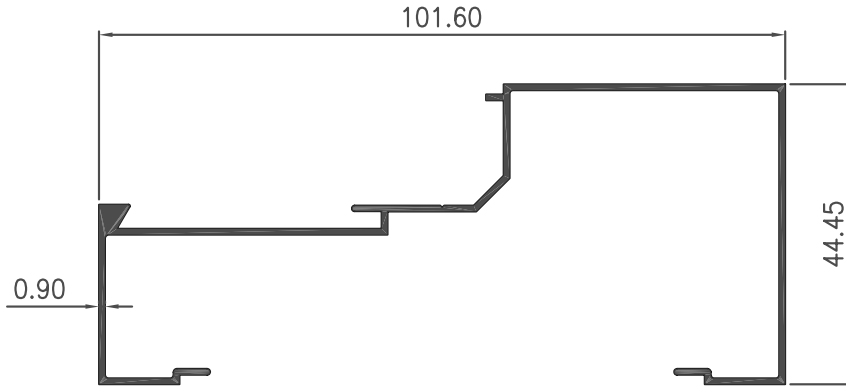

ASSEMBLY DETAIL : SHOP FRONT 4 INCH

**Section No : 0558TP**

W = 0.588 KG/M

P = 462.21 MM

**Section No : 0559TP**

W = 0.633 KG/M

P = 517.77 MM

**Section No : 0560TP**

W = 0.543 KG/M

P = 444.51 MM

SHOP FRONT 4" X 1.3/4" X 0.90 MM

GROUP : 11.B

Section No : 60558TP

W = 0.662 KG/M

P = 495.36 MM

Section No : 60559TP

W = 0.706 KG/M

P = 550.92 MM

Section No : 60560TP

W = 0.635 KG/M

P = 478.50 MM

SHOP FRONT 4" X 1.3/4" X 0.90 MM

GROUP : 11.C

Section No : 0561TP

W = 0.222 KG/M

P = 171.26 MM

Section No : 0562TP

W = 0.308 KG/M

P = 244.34 MM

Section No : 0554A

W = 0.248 KG/M

P = 196.80 MM