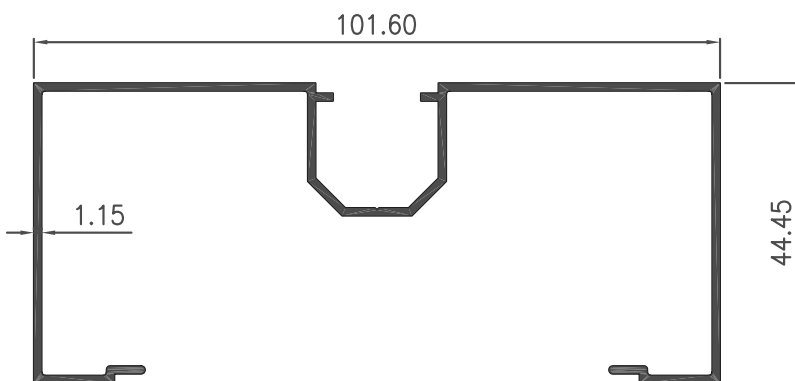

P = 171.46 MM

**Section No : 0562**

W = 0.342 KG/M

P = 244.65 MM

**Section No : 0554**

W = 0.271 KG/M

P = 196.11 MM

SHOP FRONT 4" X 1.3/4" X 1.15 MM

GROUP : 11.G

**Section No : 0558AT**

W = 0.735 KG/M  
P = 460.41 MM

**Section No : 0559AT**

W = 0.805 KG/M  
P = 515.88 MM

**Section No : 0560AT**

W = 0.690 KG/M  
P = 442.8 MM

SHOP FRONT 4" X 1.3/4" X 1.15 MM

W = 0.384 KG/M

P = 244.24 MM

Section No : 0554AT

W = 0.306 KG/M

P = 195.08 MM

**Section No : 0558TB**

W = 0.794 KG/M

P = 459.69 MM

**Section No : 0559TB**

W = 0.873 KG/M

P = 515.13 MM

**Section No : 0560TB**

W = 0.749 KG/M

P = 442.11 MM

Section No : 60558TB

W = 0.861 KG/M