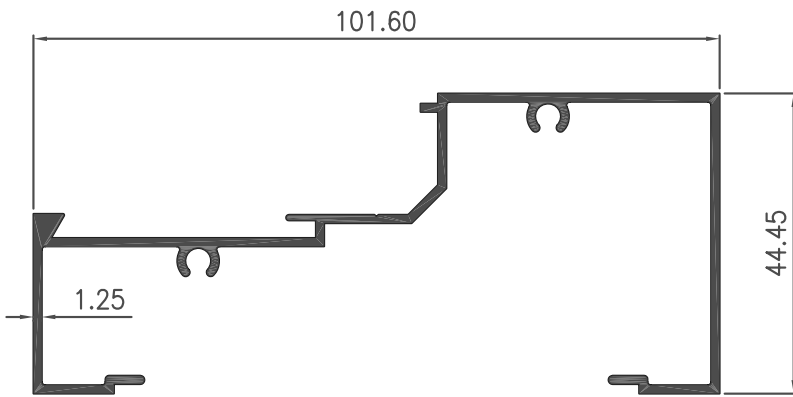

W = 0.384 KG/M

P = 244.24 MM

Section No : 0554AT

W = 0.306 KG/M

P = 195.08 MM

**Section No : 0558TB**

W = 0.794 KG/M

P = 459.69 MM

**Section No : 0559TB**

W = 0.873 KG/M

P = 515.13 MM

**Section No : 0560TB**

W = 0.749 KG/M

P = 442.11 MM

Section No : 60558TB

W = 0.861 KG/M

P = 492.51 MM

Section No : 60559TB

W = 0.940 KG/M

P = 546.56 MM

Section No : 60560TB

W = 0.834 KG/M

P = 474.46 MM

SHOP FRONT 4" X 1.3/4" X 1.25 MM

GROUP : 11.L

**Section No : 105.96**

W = 0.287 KG/M  
P = 170.96 MM

**Section No : 0562TB**

W = 0.411 KG/M  
P = 243.98 MM

**Section No : 0554TB**

W = 0.329 KG/M  
P = 194.40 MM