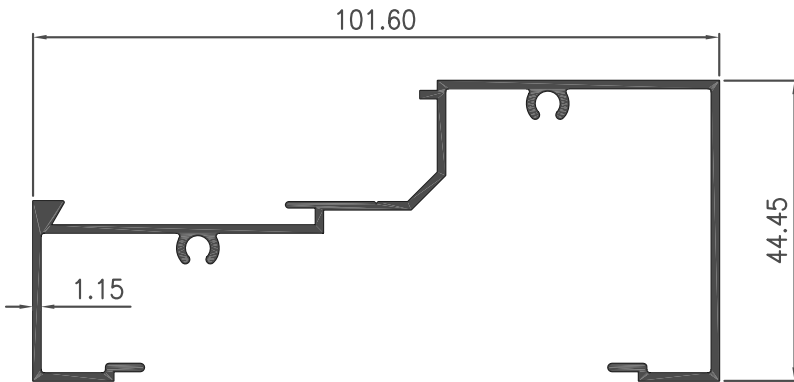

P = 171.46 MM

**Section No : 0562**

W = 0.342 KG/M

P = 244.65 MM

**Section No : 0554**

W = 0.271 KG/M

P = 196.11 MM

SHOP FRONT 4" X 1.3/4" X 1.15 MM

GROUP : 11.G

**Section No : 0558AT**

W = 0.735 KG/M  
P = 460.41 MM

**Section No : 0559AT**

W = 0.805 KG/M  
P = 515.88 MM

**Section No : 0560AT**

W = 0.690 KG/M  
P = 442.8 MM

SHOP FRONT 4" X 1.3/4" X 1.15 MM

GROUP : 11.H

**Section No : 60558AT**

W = 0.805 KG/M

P = 492.51 MM

**Section No : 60559AT**

W = 0.875 KG/M

P = 547.98 MM

**Section No : 60560AT**

W = 0.384 KG/M

P = 244.24 MM

Section No : 0554AT

W = 0.306 KG/M

P = 195.08 MM

**Section No : 0558TB**

W = 0.794 KG/M

P = 459.69 MM