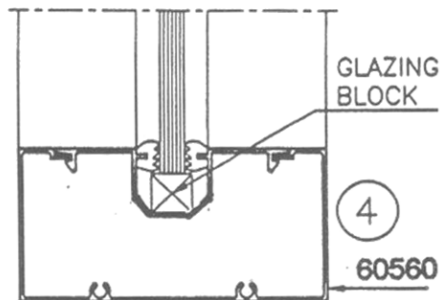

ASSEMBLY DETAIL : SHOP FRONT 4 INCH

**Section No : 0558TP**

W = 0.588 KG/M

P = 462.21 MM

**Section No : 0559TP**

W = 0.633 KG/M

P = 517.77 MM

**Section No : 0560TP**

W = 0.543 KG/M

P = 444.51 MM

SHOP FRONT 4" X 1.3/4" X 0.90 MM

GROUP : 11.B

Section No : 60558TP

W = 0.662 KG/M

P = 495.36 MM

Section No : 60559TP

W = 0.706 KG/M

P = 550.92 MM

Section No : 60560TP

W = 0.635 KG/M

P = 478.50 MM

SHOP FRONT 4" X 1.3/4" X 0.90 MM

GROUP : 11.C

Section No : 0561TP

W = 0.222 KG/M

P = 171.26 MM

Section No : 0562TP

W = 0.308 KG/M

P = 244.34 MM

Section No : 0554A

W = 0.248 KG/M

P = 196.80 MM