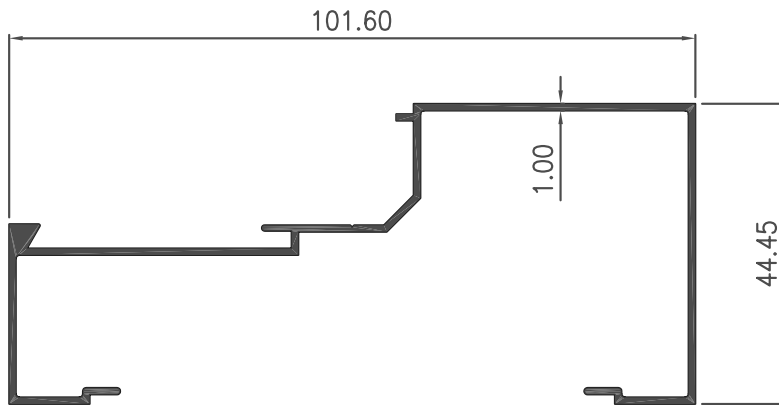

W = 0.706 KG/M

P = 550.92 MM

Section No : 60560TP

W = 0.635 KG/M

P = 478.50 MM

SHOP FRONT 4" X 1.3/4" X 0.90 MM

GROUP : 11.C

Section No : 0561TP

W = 0.222 KG/M

P = 171.26 MM

Section No : 0562TP

W = 0.308 KG/M

P = 244.34 MM

Section No : 0554A

W = 0.248 KG/M

P = 196.80 MM

**Section No : 0558**

W = 0.647 KG/M

P = 461.49 MM

**Section No : 0559**

W = 0.702 KG/M

P = 517.01 MM

**Section No : 0560**

W = 0.602 KG/M

**Section No : 0559TB**

W = 0.873 KG/M

P = 515.13 MM

**Section No : 0560TB**

W = 0.749 KG/M

P = 442.11 MM

Section No : 60558TB

W = 0.861 KG/M