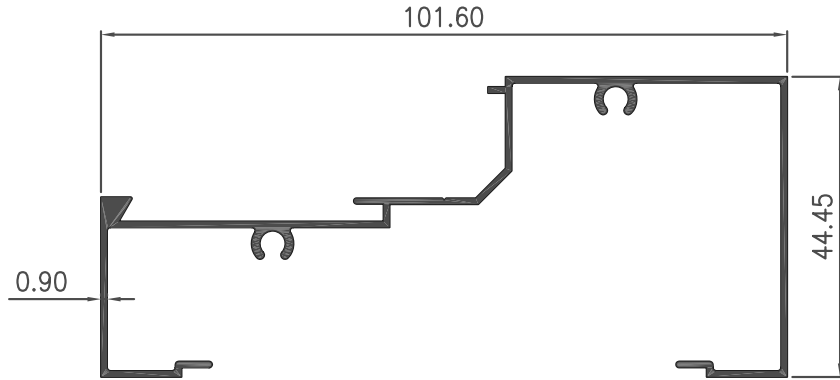

ASSEMBLY DETAIL : SHOP FRONT 4 INCH

**Section No : 0558TP**

W = 0.588 KG/M

P = 462.21 MM

**Section No : 0559TP**

W = 0.633 KG/M

P = 517.77 MM

**Section No : 0560TP**

W = 0.543 KG/M

P = 444.51 MM

SHOP FRONT 4" X 1.3/4" X 0.90 MM

GROUP : 11.B

Section No : 60558TP

W = 0.662 KG/M

P = 495.36 MM

Section No : 60559TP

W = 0.706 KG/M

P = 550.92 MM

Section No : 60560TP

W = 0.635 KG/M

P = 478.50 MM

SHOP FRONT 4" X 1.3/4" X 0.90 MM

GROUP : 11.C

Section No : 0561TP

W = 0.222 KG/M

P = 171.26 MM

Section No : 0562TP

W = 0.308 KG/M

P = 244.34 MM

Section No : 0554A

W = 0.248 KG/M

P = 196.80 MM