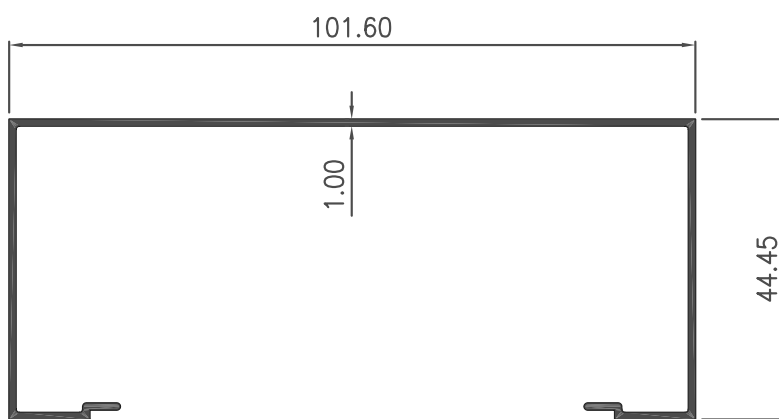

W = 0.222 KG/M

P = 171.26 MM

Section No : 0562TP

W = 0.308 KG/M

P = 244.34 MM

Section No : 0554A

W = 0.248 KG/M

P = 196.80 MM

**Section No : 0558**

W = 0.647 KG/M

P = 461.49 MM

**Section No : 0559**

W = 0.702 KG/M

P = 517.01 MM

**Section No : 0560**

W = 0.602 KG/M

P = 443.82 MM

SHOP FRONT 4" X 1.3/4" X 1.00 MM

GROUP : 11.E

Section No : 60558

W = 0.721 KG/M

P = 494.63 MM

Section No : 60559

W = 0.775 KG/M

**Section No : 0559TB**

W = 0.873 KG/M

P = 515.13 MM

**Section No : 0560TB**

W = 0.749 KG/M

P = 442.11 MM

Section No : 60558TB

W = 0.861 KG/M