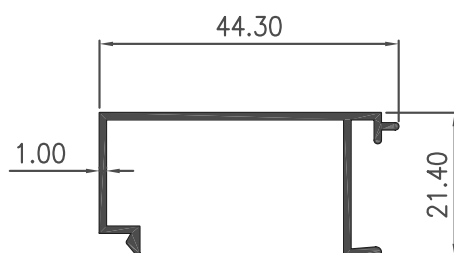

**Section No : 0558**

W = 0.647 KG/M

P = 461.49 MM

**Section No : 0559**

W = 0.702 KG/M

P = 517.01 MM

**Section No : 0560**

W = 0.602 KG/M

P = 550.16 MM

Section No : 60560

W = 0.694 KG/M

P = 477.81 MM

SHOP FRONT 4" X 1.3/4" X 1.00 MM

GROUP : 11.F

**Section No : 0561**

W = 0.243 KG/M

P = 171.46 MM

**Section No : 0562**

W = 0.342 KG/M

P = 244.65 MM

**Section No : 0554**

W = 0.271 KG/M

P = 196.11 MM

SHOP FRONT 4" X 1.3/4" X 1.15 MM

W = 0.384 KG/M

P = 244.24 MM

Section No : 0554AT

W = 0.306 KG/M

P = 195.08 MM

**Section No : 0558TB**

W = 0.794 KG/M

P = 459.69 MM