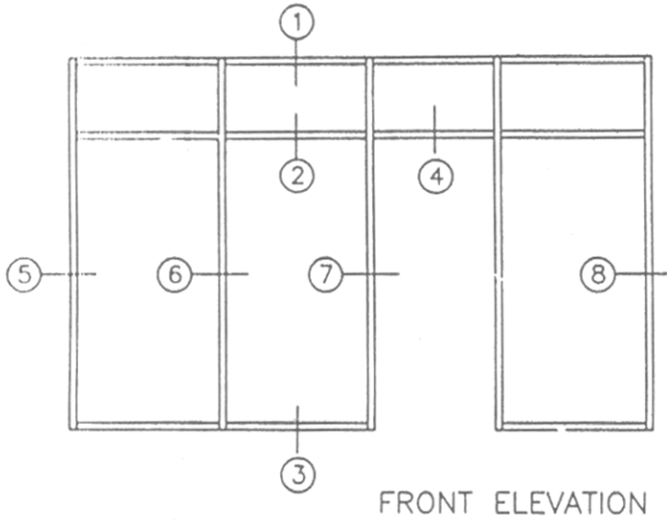

ASSEMBLY DETAIL : SHOP FRONT 4 INCH

**Section No : 0558TP**

W = 0.588 KG/M

P = 462.21 MM

**Section No : 0559TP**

W = 0.633 KG/M

P = 517.77 MM

**Section No : 0560TP**

W = 0.543 KG/M

P = 444.51 MM

SHOP FRONT 4" X 1.3/4" X 0.90 MM

GROUP : 11.B

Section No : 60558TP

W = 0.662 KG/M

P = 495.36 MM

Section No : 60559TP

W = 0.706 KG/M

P = 550.92 MM

Section No : 60560TP

W = 0.635 KG/M

P = 478.50 MM

SHOP FRONT 4" X 1.3/4" X 0.90 MM

GROUP : 11.C

Section No : 0561TP