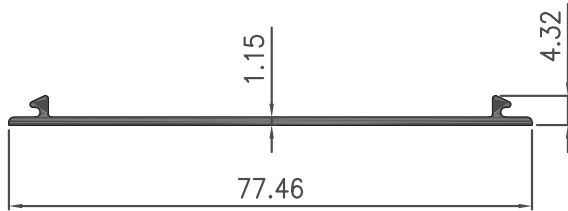

GROUP : 11.G

**Section No : 0558AT**

W = 0.735 KG/M  
P = 460.41 MM

**Section No : 0559AT**

W = 0.805 KG/M  
P = 515.88 MM

**Section No : 0560AT**

W = 0.690 KG/M  
P = 442.8 MM

SHOP FRONT 4" X 1.3/4" X 1.15 MM

GROUP : 11.H

**Section No : 60558AT**

W = 0.805 KG/M

P = 492.51 MM

**Section No : 60559AT**

W = 0.875 KG/M

P = 547.98 MM

**Section No : 60560AT**

W = 0.778 KG/M

P = 475.79 MM

SHOP FRONT 4" X 1.3/4" X 1.15 MM

GROUP : 11.I

Section No : 0561AT

W = 0.269 KG/M

P = 171.16 MM

Section No : 0562AT

W = 0.384 KG/M

P = 244.24 MM

Section No : 0554AT

W = 0.306 KG/M

P = 195.08 MM

**Section No : 0558TB**

W = 0.794 KG/M

P = 459.69 MM