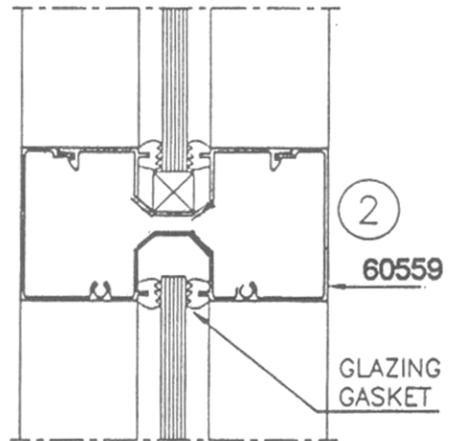

ASSEMBLY DETAIL : SHOP FRONT 4 INCH

**Section No : 0558TP**

W = 0.588 KG/M

P = 462.21 MM

**Section No : 0559TP**

W = 0.633 KG/M

P = 517.77 MM

**Section No : 0560TP**

W = 0.543 KG/M

P = 444.51 MM

SHOP FRONT 4" X 1.3/4" X 0.90 MM

GROUP : 11.B

Section No : 60558TP

W = 0.662 KG/M

P = 495.36 MM

Section No : 60559TP

W = 0.706 KG/M

P = 550.92 MM

Section No : 60560TP

W = 0.635 KG/M

P = 478.50 MM

SHOP FRONT 4" X 1.3/4" X 0.90 MM

GROUP : 11.C

Section No : 0561TP

W = 0.222 KG/M

P = 171.26 MM

Section No : 0562TP

W = 0.308 KG/M

P = 244.34 MM

Section No : 0554A

W = 0.248 KG/M

P = 196.80 MM