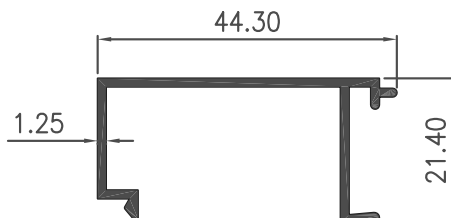

W = 0.384 KG/M

P = 244.24 MM

Section No : 0554AT

W = 0.306 KG/M

P = 195.08 MM

**Section No : 0558TB**

W = 0.794 KG/M

P = 459.69 MM

**Section No : 0559TB**

W = 0.873 KG/M

P = 515.13 MM

**Section No : 0560TB**

W = 0.749 KG/M

P = 442.11 MM

Section No : 60558TB

W = 0.861 KG/M

P = 492.51 MM

Section No : 60559TB

W = 0.940 KG/M

P = 546.56 MM

Section No : 60560TB

W = 0.834 KG/M

P = 474.46 MM

SHOP FRONT 4" X 1.3/4" X 1.25 MM

GROUP : 11.L

**Section No : 105.96**

W = 0.287 KG/M  
P = 170.96 MM

**Section No : 0562TB**

W = 0.411 KG/M  
P = 243.98 MM

**Section No : 0554TB**

W = 0.329 KG/M  
P = 194.40 MM