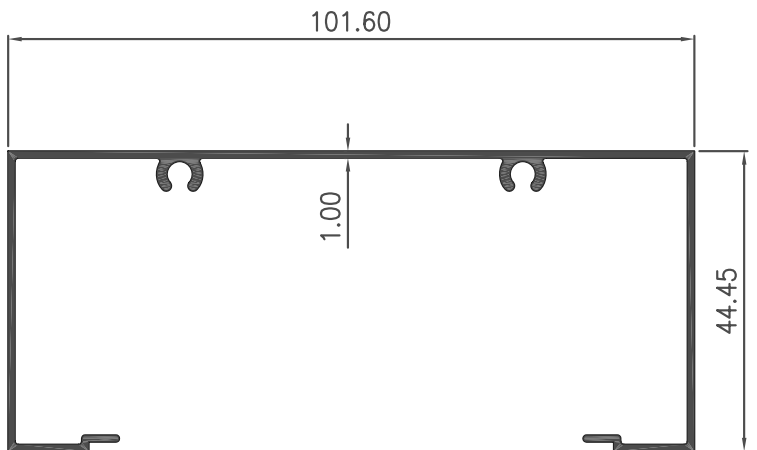

Section No : 60560

W = 0.694 KG/M

P = 477.81 MM