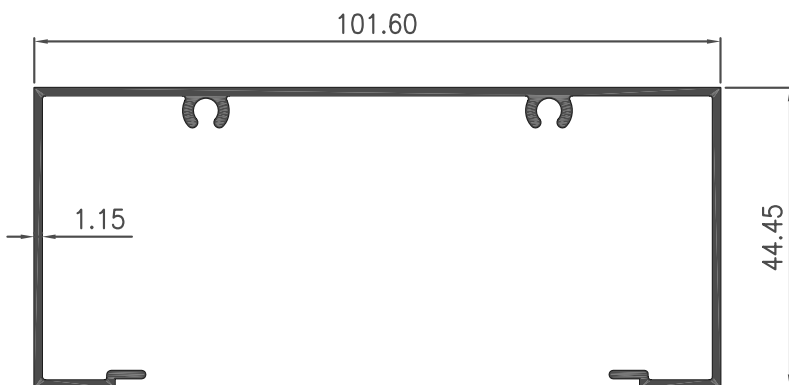

GROUP : 11.G

**Section No : 0558AT**

W = 0.735 KG/M  
P = 460.41 MM

**Section No : 0559AT**

W = 0.805 KG/M  
P = 515.88 MM

**Section No : 0560AT**

W = 0.690 KG/M  
P = 442.8 MM

SHOP FRONT 4" X 1.3/4" X 1.15 MM

GROUP : 11.H

**Section No : 60558AT**

W = 0.805 KG/M

P = 492.51 MM

**Section No : 60559AT**

W = 0.875 KG/M

P = 547.98 MM

**Section No : 60560AT**

W = 0.778 KG/M

P = 475.79 MM

SHOP FRONT 4" X 1.3/4" X 1.15 MM

GROUP : 11.I

Section No : 0561AT

W = 0.269 KG/M

P = 171.16 MM

Section No : 0562AT

W = 0.384 KG/M

P = 244.24 MM

Section No : 0554AT

W = 0.306 KG/M

P = 195.08 MM

**Section No : 0558TB**

W = 0.794 KG/M

P = 459.69 MM