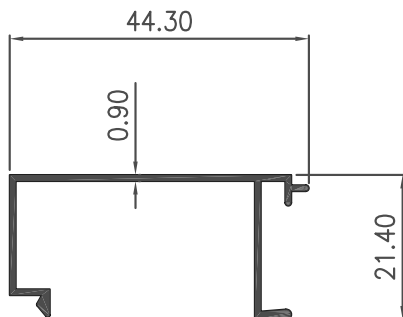

W = 0.706 KG/M

P = 550.92 MM

Section No : 60560TP

W = 0.635 KG/M

P = 478.50 MM

SHOP FRONT 4" X 1.3/4" X 0.90 MM

GROUP : 11.C

Section No : 0561TP

W = 0.222 KG/M

P = 171.26 MM

Section No : 0562TP

W = 0.308 KG/M

P = 244.34 MM

Section No : 0554A

W = 0.248 KG/M

P = 196.80 MM

**Section No : 0558**

W = 0.647 KG/M

P = 461.49 MM

**Section No : 0559**

W = 0.702 KG/M

P = 517.01 MM

**Section No : 0560**

W = 0.602 KG/M

W = 0.384 KG/M

P = 244.24 MM

Section No : 0554AT

W = 0.306 KG/M

P = 195.08 MM

**Section No : 0558TB**

W = 0.794 KG/M

P = 459.69 MM