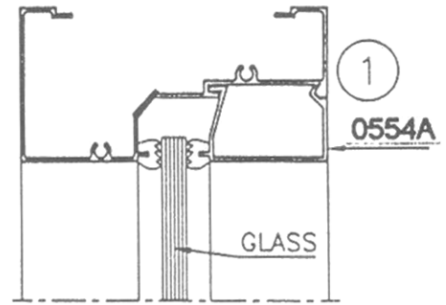

ASSEMBLY DETAIL : SHOP FRONT 4 INCH

**Section No : 0558TP**

W = 0.588 KG/M

P = 462.21 MM

**Section No : 0559TP**

W = 0.633 KG/M

P = 517.77 MM

**Section No : 0560TP**

W = 0.543 KG/M

P = 444.51 MM

SHOP FRONT 4" X 1.3/4" X 0.90 MM

GROUP : 11.B

Section No : 60558TP

W = 0.662 KG/M

P = 495.36 MM

Section No : 60559TP

W = 0.706 KG/M

P = 550.92 MM

Section No : 60560TP

W = 0.635 KG/M

P = 478.50 MM

SHOP FRONT 4" X 1.3/4" X 0.90 MM

GROUP : 11.C

Section No : 0561TP

W = 0.222 KG/M

P = 171.26 MM

Section No : 0562TP

W = 0.308 KG/M

P = 244.34 MM

Section No : 0554A

W = 0.248 KG/M

P = 196.80 MM