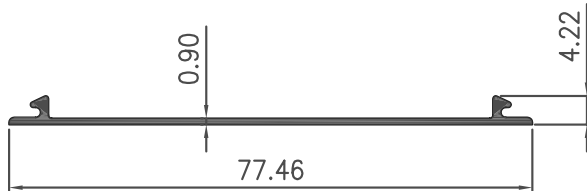

W = 0.543 KG/M

P = 444.51 MM

SHOP FRONT 4" X 1.3/4" X 0.90 MM

GROUP : 11.B

Section No : 60558TP

W = 0.662 KG/M

P = 495.36 MM

Section No : 60559TP

W = 0.706 KG/M

P = 550.92 MM

Section No : 60560TP

W = 0.635 KG/M

P = 478.50 MM

SHOP FRONT 4" X 1.3/4" X 0.90 MM

GROUP : 11.C

Section No : 0561TP

W = 0.222 KG/M

P = 171.26 MM

Section No : 0562TP

W = 0.308 KG/M

P = 244.34 MM

Section No : 0554A

W = 0.248 KG/M

P = 196.80 MM

**Section No : 0558**

W = 0.647 KG/M

P = 461.49 MM

**Section No : 0559**

W = 0.702 KG/M

P = 517.01 MM

**Section No : 0560**

W = 0.602 KG/M